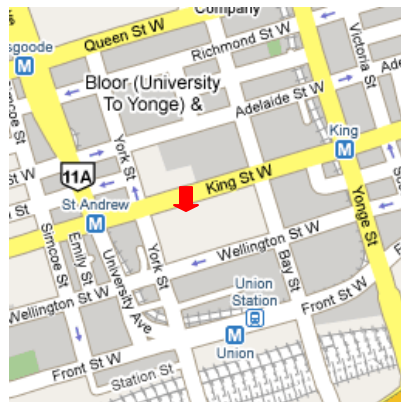

Directions

Location

XCHANGE Conference Centre
121 King Street West
Suite 1760
Contact: Jill Tate
Phone: (416) 361-9277

- Located centre stage in Toronto's financial district directly across from the Toronto Stock Exchange
- One block from the King / Bay intersection
- Directly connected to the PATH underground pedestrian walkway system
- Easily accessible from the King streetcar route and GO Train at Union Station
- Equally convenient to the Don Valley Parkway and Gardiner Expressway

Travelling Via Subway

- Get off at the St. Andrew Subway Station. You can also walk west from King Subway Station.
- Exit the Subway following the PATH to the Standard Life building
- Take the elevator to the 17th Floor – Suite 1760

Travelling Via Car

- Just east of King and York
- The closest green P parking lot is Carpark 52 – University Avenue Garage, at 40 York Street